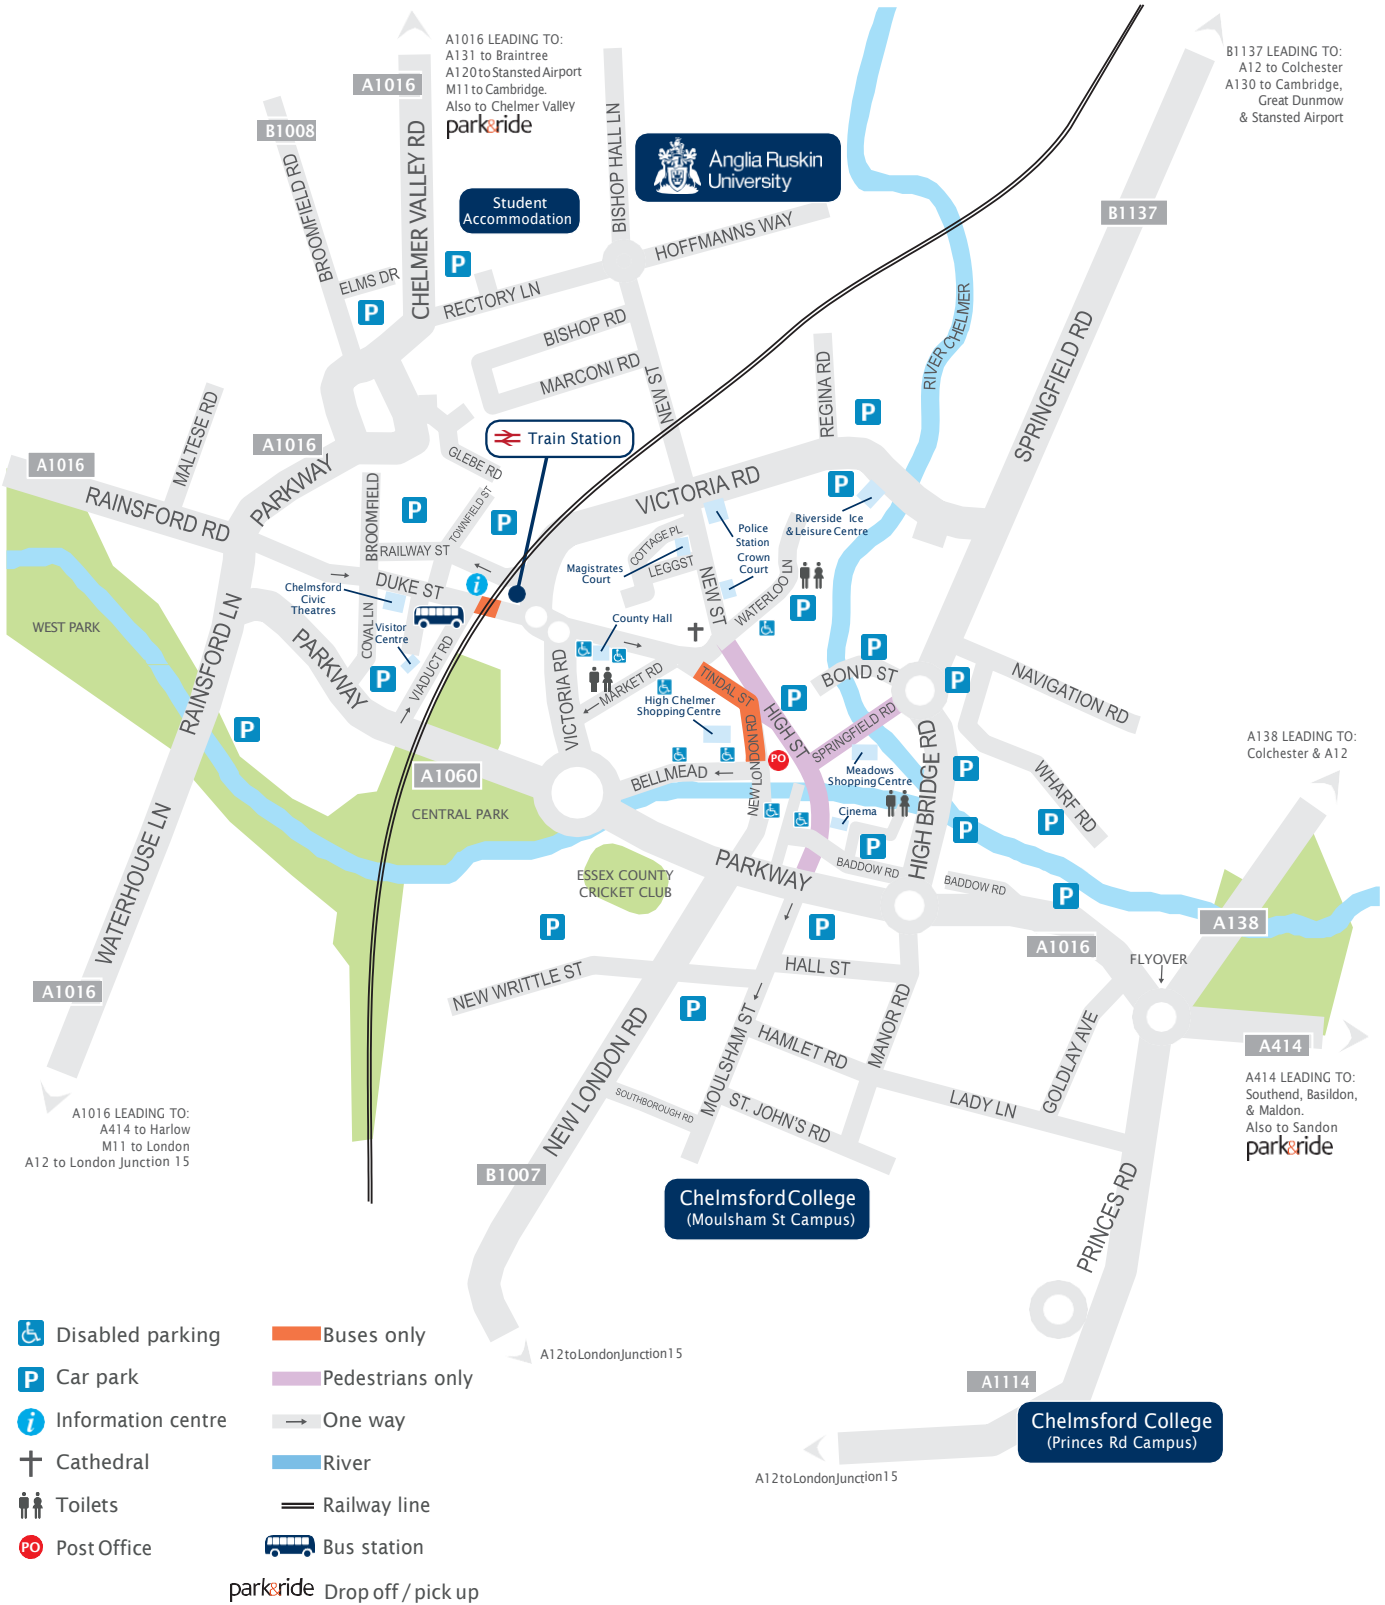

Chelmsford City

Chelmsford Campus, Bishop Hall Lane, Chelmsford CM1 1SQ

Chelmsford campus

- ① Main Reception and Refectory
- ② University Library
- ③ Residential Services
- ④ Medical Centre
- ⑤ Finance Office
- ⑥ Students' Union, Student Services
- ⑦ Employment Bureau
- ⑧ iCentre, Admissions and Faculty Student Advice
- ⑨ Chaplaincy

-  Disabled parking
-  Cycle parking
-  Motorcycle parking
-  Toilets
-  Restaurant/café
-  Refreshments
-  Smoking area
-  Pedestrian route
-  Pedestrian bridge
-  River
-  Recycling point
-  Lifts
-  park&ride drop off / pick up