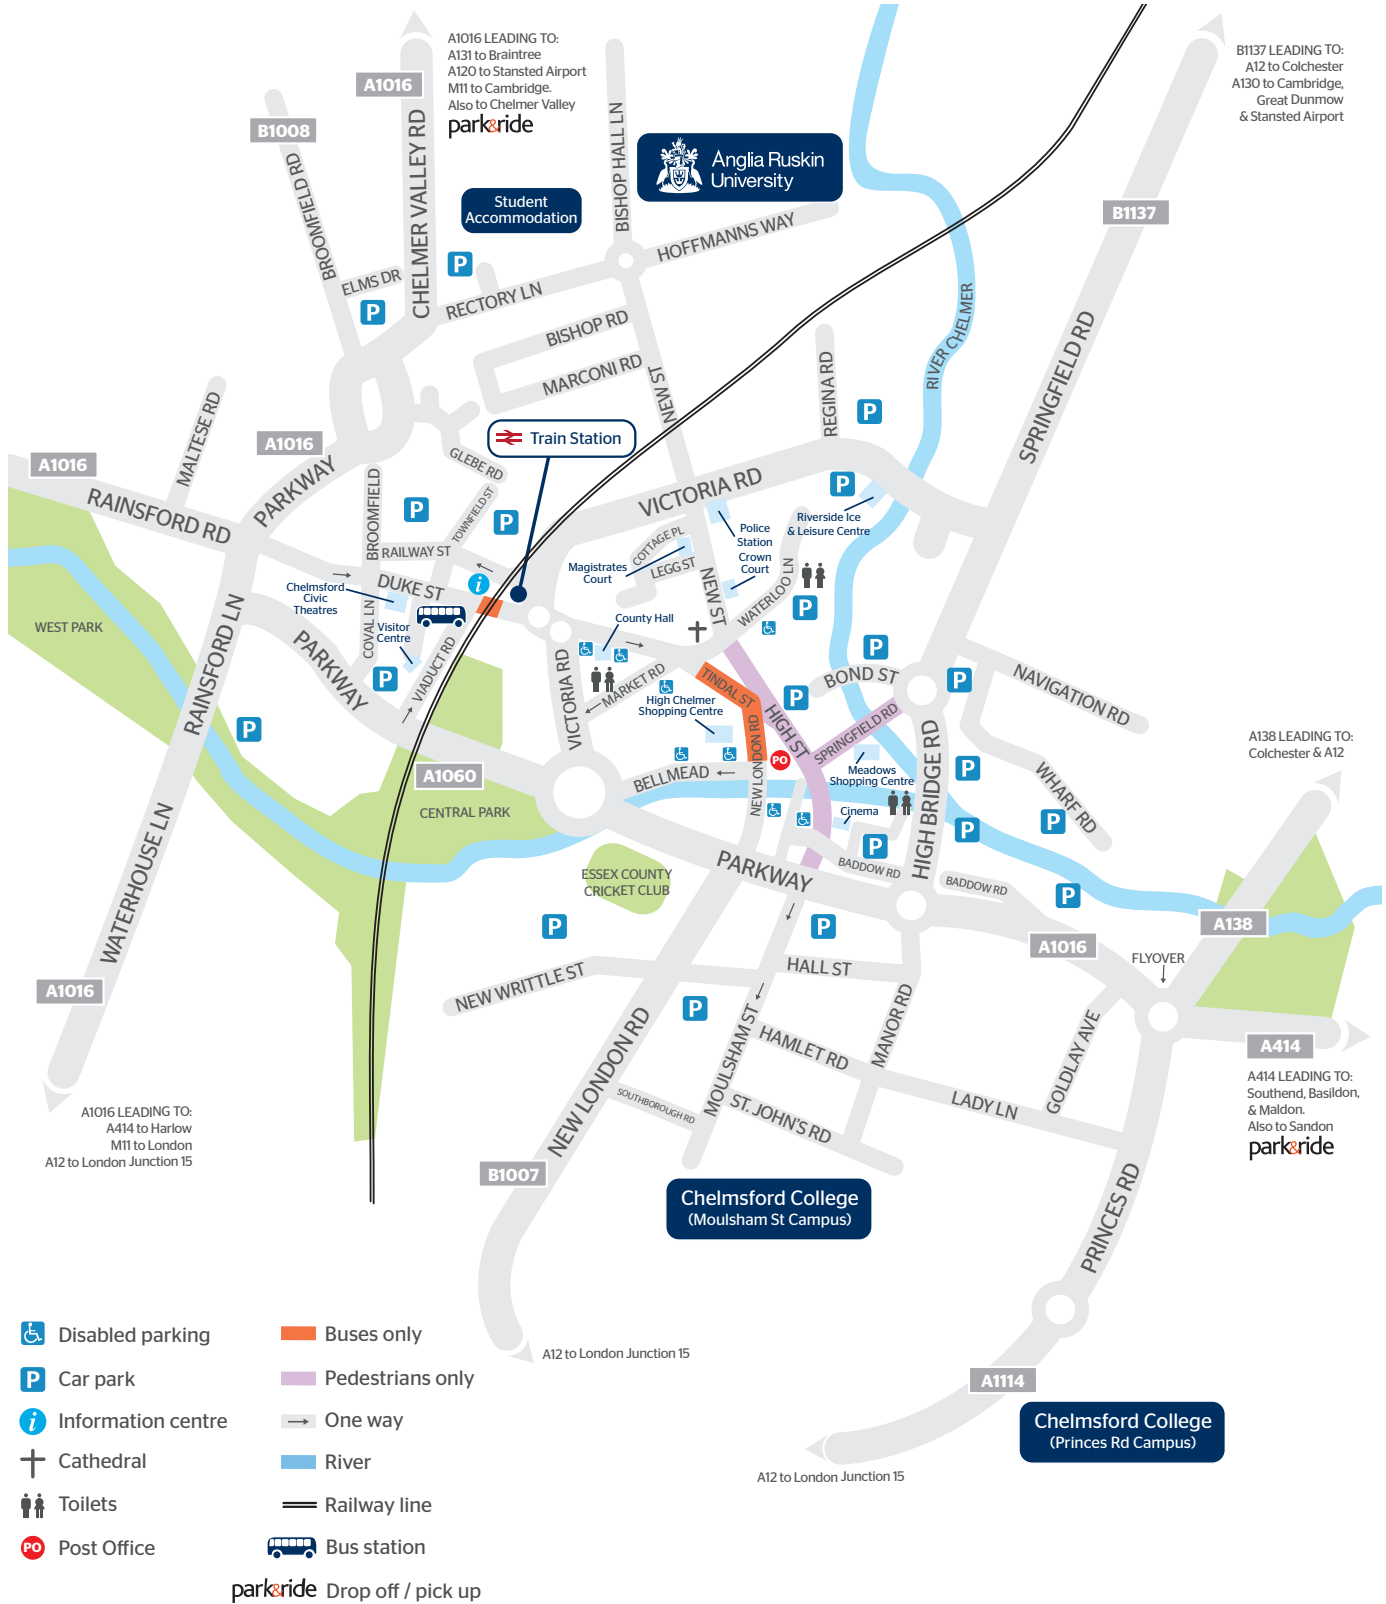

# Chelmsford City

Chelmsford Campus, Bishop Hall Lane, Chelmsford CM1 1SQ

Anglia Ruskin  
University

# Chelmsford campus

- 1 Main Reception and Refectory
- 2 University Library
- 3 Students' Union, Student Services
- 4 Medical Centre
- 5 Admissions
- 6 Residential Service
- 7 Finance Office
- 8 Employment Bureau
- 9 iCentre and Faculty Student Advice
- 10 Chaplaincy

- Disabled parking
- Cycle parking
- Motorcycle parking
- Toilets
- Restaurant / cafe
- Refreshments
- Smoking area
- Pedestrian route
- Pedestrian bridge
- River
- Recycling point
- Lifts
- park&ride drop off / pick up